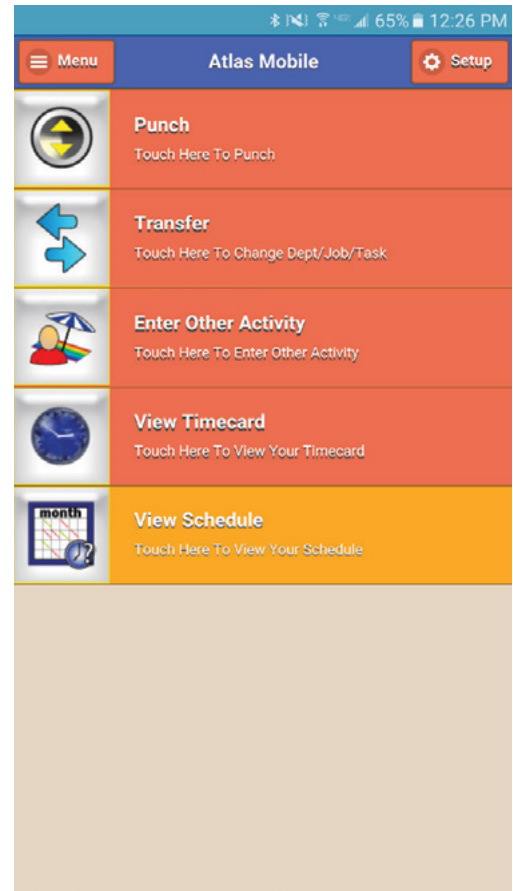

InfiniTime Atlas Mobile

Who We Are

InfiniTime is a leader in workforce management. We provide innovative software solutions and services to aid companies in the collection and dissemination of information for the improvement of employee productivity. We help to maintain critical relationships through the integration, automation, and mobilization of time tracking related activities.

What We Do

The InfiniTime Atlas Mobile smartphone application is the latest in mobile application technology with an easy to use interface. It is highly configurable to the needs of today's businesses. The application is available in the Google Play Store and in the Apple App Store.

The InfiniTime Atlas Mobile smartphone app can be configured for geotagging punches, and geo-fencing specific locations. Geo-tagging allows each punch to be stored, showing the exact GPS location of the punch for your employee. The InfiniTime timecard map displays where the punch was made.

Geo-fencing allows you to limit your workforce to punch in within 300 yards of approved worksites. Geo-punching allows the application to automatically punch you workforce in and out based on their location. These features do not require employees be connected to a network or WIFI.

Features & Extras

- Geo Tagging
- Unlimited Geo Fencing
- Electronic Timecard Signing
- Biometric finger scan
- Secure Internal Messaging System