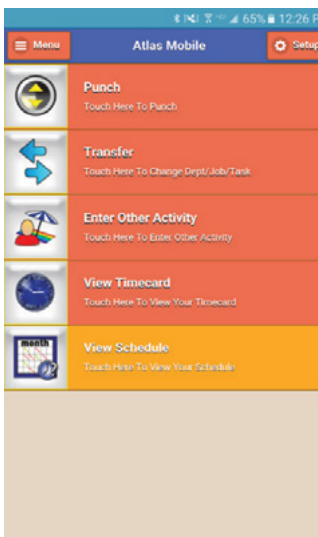

Benefits

- Operates When No Data Service Available
- Provides accurate timekeeping records for compliance (DOL, ACA, FMLA)
- Employees Clock in Faster With 1 Touch
- Ease of Use for you and your employees
- Reduces cost of labor by eliminating the approximation of hours

InfiniTime's Fully Integrated System Allows You To:

- Identify coverage gaps
- Promote collaboration and efficient workflow
- Reduce Overtime
- Reduce Over-staffing and Shortages
- Help Employees pick up over shifts (Employees have the permission to take the shifts when they are open without manager approval)

Mobile, Modern, Innovative

Type	Date	Thru Date	Time Acc
Comp Time	1/1/2013	6/22/2013	0.5124
Comp Time	6/23/2013	6/22/2014	1.6226
Comp Time	6/23/2014	6/22/2015	2.7328
Comp Time	6/23/2015	6/22/2016	3.3733
Personal Time	1/1/2013	6/22/2013	40.0000
Personal Time	6/23/2013	6/22/2014	40.0000
Personal Time	6/23/2014	6/22/2015	40.0000
Personal Time	6/23/2015	6/22/2016	40.0000

In Date	Out Date	Typ
3/7/2016 8:00 AM	3/7/2016 5:00 PM	WH
3/8/2016 8:00 AM	3/8/2016 5:00 PM	WH
3/9/2016 8:00 AM	3/9/2016 5:00 PM	WH

Type	Date	Begin Time	End Time	De
Working	3/7/2016	8:00 AM	5:00 PM	Ad
Working	3/8/2016	8:00 AM	5:00 PM	Ad
Working	3/9/2016	8:00 AM	5:00 PM	Ad
Working	3/10/2016	8:00 AM	5:00 PM	Ad
Working	3/11/2016	8:00 AM	5:00 PM	Ad
Working	3/14/2016	8:00 AM	5:00 PM	Ad
Working	3/15/2016	8:00 AM	5:00 PM	Ad
Working	3/16/2016	8:00 AM	5:00 PM	Ad

Technical Specifications

Phone Operating Systems: IOS and Android

Delivery Method: Google Play and Apple App Store

Labor Costing Limits: Limited to 100 of Each Level

Transaction Limit: Depends On Mobile Device Memory Size