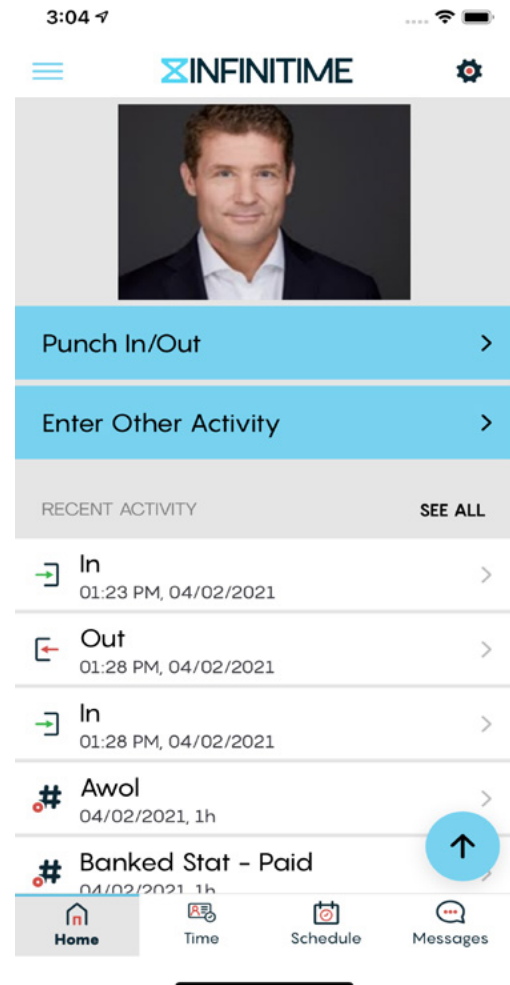

InfiniTime Atlas Mobile

Who We Are

InfiniTime is a leader in workforce management. We provide innovative software solutions and services to aid companies in the collection and dissemination of information for the improvement of employee productivity. We help to maintain critical relationships through the integration, automation, and mobilization of time tracking related activities.

What We Do

The InfiniTime Atlas Mobile smartphone application is the latest in mobile application technology with an easy to use interface. It is highly configurable to the needs of today's businesses. The application is available in the Google Play Store and in the Apple App Store.

The InfiniTime Atlas Mobile smartphone app can be configured for geotagging punches, and geo-fencing specific locations. Geo-tagging allows each punch to be stored, showing the exact GPS location of the punch for your employee. The InfiniTime timecard map displays where the punch was made.

Geo-fencing allows you to limit your workforce to punch in within 300 yards of approved worksites. Geo-punching allows the application to automatically punch you workforce in and out based on their location. These features do not require employees be connected to a network or WIFI.