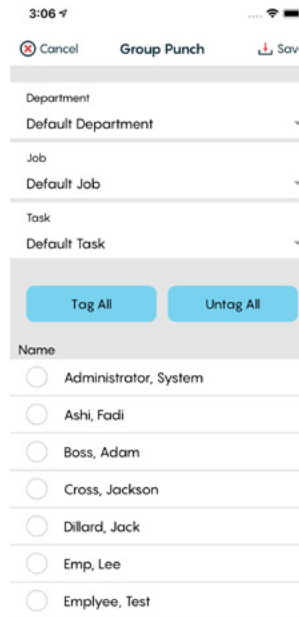

Mobile, Modern, Innovative

Technical Specifications

Phone Operating Systems: IOS and Android

Delivery Method: Google Play and Apple App Store

Labor Costing Limits: Limited to 100 of Each Level

Transaction Limit: Depends On Mobile Device Memory Size