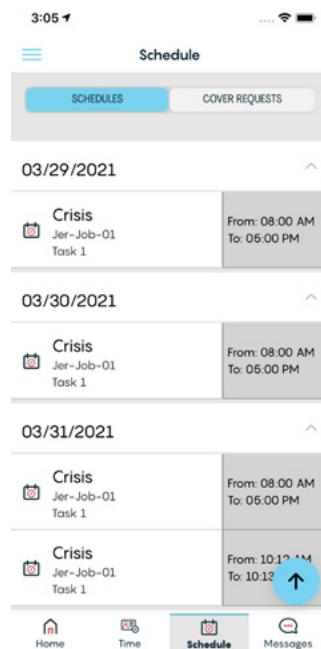

Benefits

- Operates When No Data Service Available
- Provides accurate timekeeping records for compliance (DOL, ACA, FMLA)
- Employees Clock in Faster With 1 Touch
- Ease of Use for you and your employees
- Reduces cost of labor by eliminating the approximation of hours

InfiniTime's Fully Integrated System Allows You To:

- Identify coverage gaps
- Promote collaboration and efficient workflow
- Reduce Overtime
- Reduce Over-staffing and Shortages
- Help Employees pick up over shifts (Employees have the permission to take the shifts when they are open without manager approval)