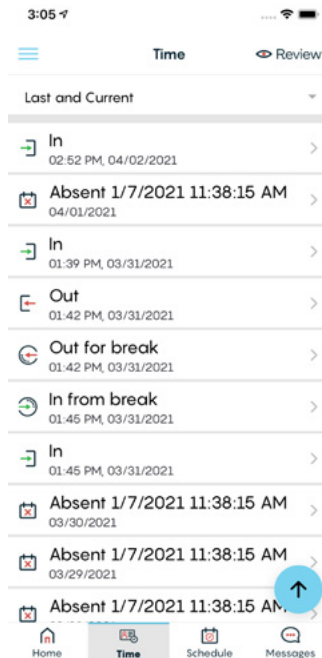

The InfiniTime Atlas Mobile smartphone app can be configured for geotagging punches, and geo-fencing specific locations. Geo-tagging allows each punch to be stored, showing the exact GPS location of the punch for your employee. The InfiniTime timecard map displays where the punch was made.

Geo-fencing allows you to limit your workforce to punch in within 300 yards of approved worksites. Geo-punching allows the application to automatically punch you workforce in and out based on their location. These features do not require employees be connected to a network or WIFI.

Features & Extras

- Geo Tagging
- Unlimited Geo Fencing
- Electronic Timecard Signing
- Biometric finger scan
- Secure Internal Messaging System

Benefits

- Operates When No Data Service Available
- Provides accurate timekeeping records for compliance (DOL, ACA, FMLA)
- Employees Clock in Faster With 1 Touch
- Ease of Use for you and your employees
- Reduces cost of labor by eliminating the approximation of hours

Mobile, Modern, Innovative

Technical Specifications

Phone Operating Systems: IOS and Android

Delivery Method: Google Play and Apple App Store

Labor Costing Limits: Limited to 100 of Each Level

Transaction Limit: Depends On Mobile Device Memory Size